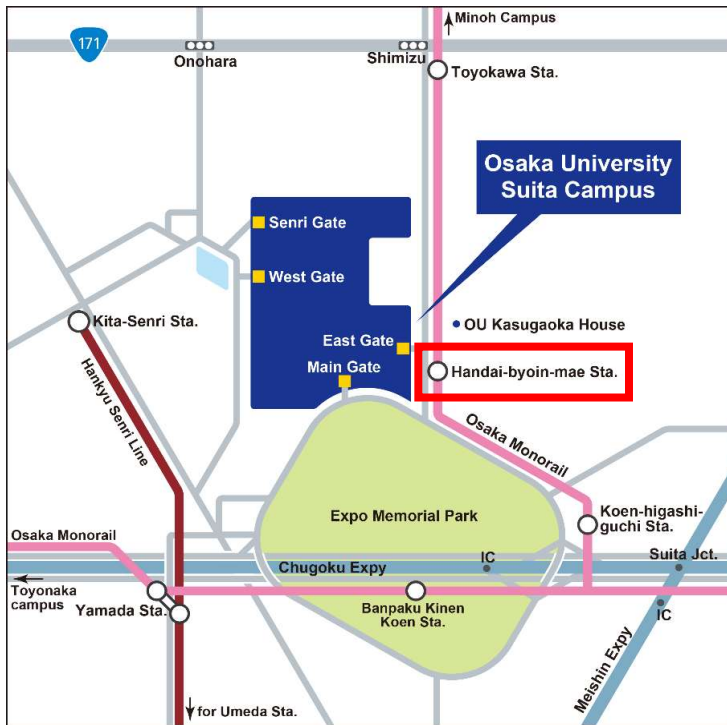

## Suita Campus Access Map

## Suita Campus Map

### [TRAIN]

30' east on foot from Kita-Senri, Hankyu Senri Line.

### [Monorail]

10' on foot from Monorail Handai-Byoin-Mae.